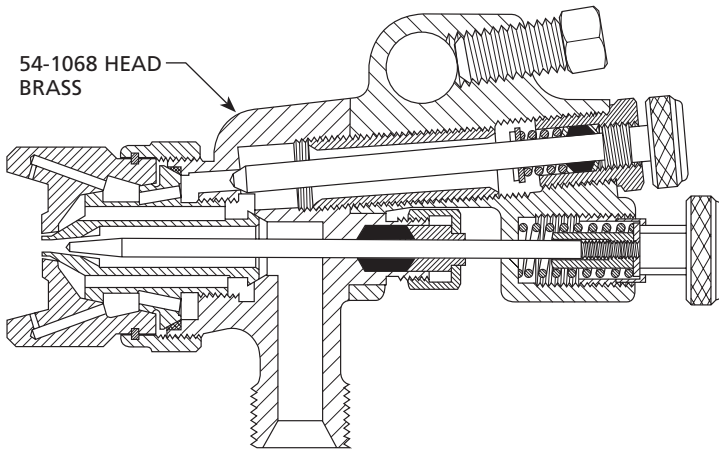

Binks Models 603, 603V CONTINUOUS SPRAY GUNS

PARTS LIST

When ordering, please specify Part No.

ITEM NO.	PART NO.	DESCRIPTION	QTY.	ITEM NO.	PART NO.	DESCRIPTION	QTY.
1	*	AIR NOZZLE.....	1	14	54-1016 ▲	WASHER	2
2	*	FLUID NOZZLE.....	1	15	54-1063	BODY	1
3	20-3870	FLAT WASHER, No. 5 (Stainless Steel)...	1	16	54-1293	HEAD (Stainless Steel).....	1
4	47-23	FLUID NEEDLE VALVE STEM.....	1	17	54-2012	KNOB	1
5	54-304●▲	SPRING.....	1	18	54-2013	SCREW	1
6	54-335	SCREW	1	19	54-2014	NUT.....	1
7	54-710	SCREW	1	20	—	STEM.....	1
8	54-738●▲	PACKING.....	2	21	54-2017	SIDE PORT ASSEMBLY.....	1
9	2-28●▲	PACKING.....	1	22	—	BODY.....	1
	54-747-K5	LEATHER PACKING (ALTERNATE)		23	54-2168●	SPRING.....	1
10	54-765	NUT.....	1	24	57-13	D.M. NIPPLE	1
11	54-918●▲	GASKET	1	25	OMX-88	BRUSH (Not Shown).....	1
12	54-1014▲	PIN	1				
13	54-1015▲	WASHER	1				

Replaces
Part Sheet
77-1729R-7

Part
Sheet
77-1729R-8

Binks Model 600 SERIES CONTINUOUS SPRAY GUNS

NOTE
 These guns use the same parts as the diagram on page 1. Additional parts needed for each of these individual set-ups are indicated with an (*). (Example: 56-126 CAP*.)