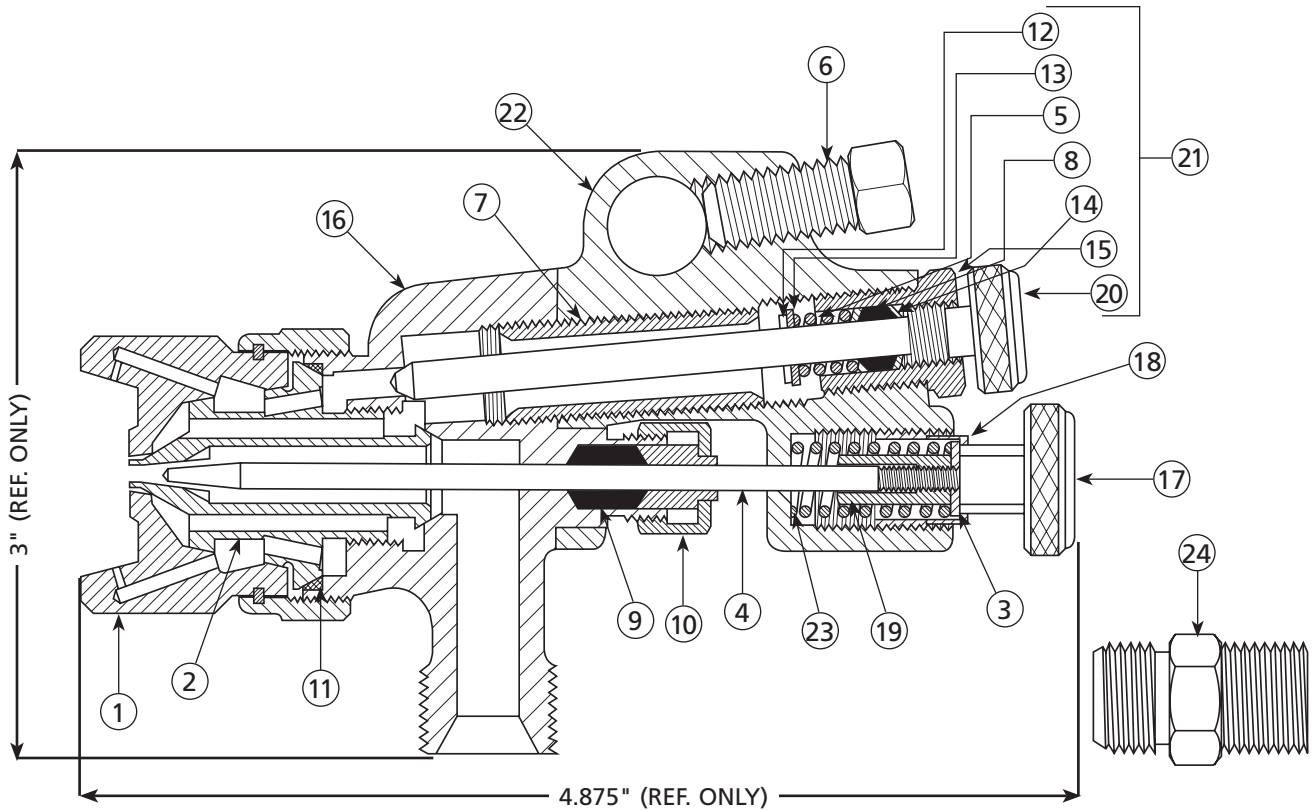

Binks Models 603, 603V CONTINUOUS SPRAY GUNS

PARTS LIST

When ordering, please specify Part No.

ITEM NO.	PART NO.	DESCRIPTION	QTY.	ITEM NO.	PART NO.	DESCRIPTION	QTY.
1	*	AIR NOZZLE.....	1	14	54-1016 ▲	WASHER	2
2	*	FLUID NOZZLE.....	1	15	54-1063	BODY	1
3	20-3870	FLAT WASHER, No. 5 (Stainless Steel)...	1	16	54-1293	HEAD (Stainless Steel).....	1
4	47-23	FLUID NEEDLE VALVE STEM.....	1	17	54-2012	KNOB	1
5	54-304●▲	SPRING.....	1	18	54-2013	SCREW	1
6	54-335	SCREW	1	19	54-2014	NUT.....	1
7	54-710	SCREW	1	20	—	STEM.....	1
8	54-738●▲	PACKING.....	2	21	54-2017	SIDE PORT ASSEMBLY.....	1
9	2-28●▲	PACKING.....	1	22	—	BODY.....	1
	54-747-K5	LEATHER PACKING (ALTERNATE)		23	54-2168●	SPRING.....	1
10	54-765	NUT.....	1	24	57-13	D.M. NIPPLE	1
11	54-918●▲	GASKET	1	25	OMX-88	BRUSH (Not Shown).....	1
12	54-1014▲	PIN	1				
13	54-1015▲	WASHER	1				

* When ordering, please specify number stamped on nozzle.

● Indicates parts included in 6-1303 Repair Kit.

To convert 603 Series to 601 or 604 Series, order 54-2038 Plug and 56-126 Cap.

Standard set-ups available. Optional set-ups, please order separately.

Replaces
Part Sheet
77-1729R-7

Part
Sheet
77-1729R-8

Binks Model 600 SERIES CONTINUOUS SPRAY GUNS

NOTE
 These guns use the same parts as the diagram on page 1. Additional parts needed for each of these individual set-ups are indicated with an (*). (Example: 56-126 CAP*.)