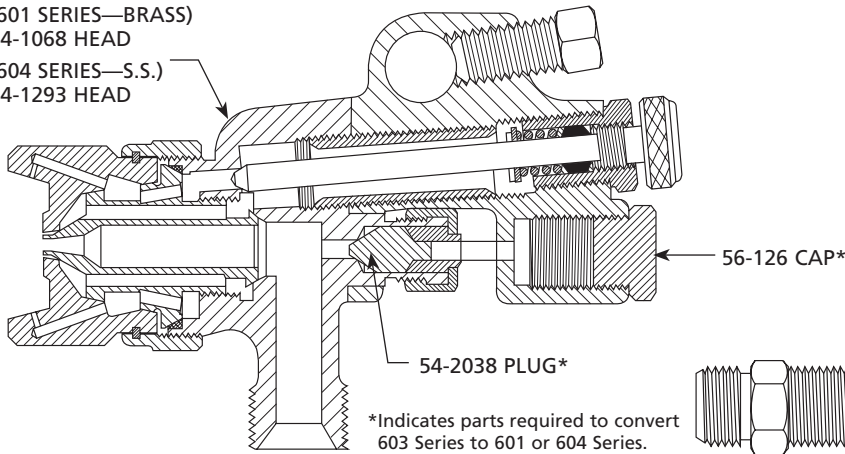

NOTE
These guns use the same parts as the diagram on page 1. Additional parts needed for each of these individual set-ups are indicated with an (*). (Example: 56-126 CAP*.)

**Models 600, 600V,
OBSOLETE – REPLACED BY
603 SERIES**

(601 SERIES—BRASS)
54-1068 HEAD
(604 SERIES—S.S.)
54-1293 HEAD