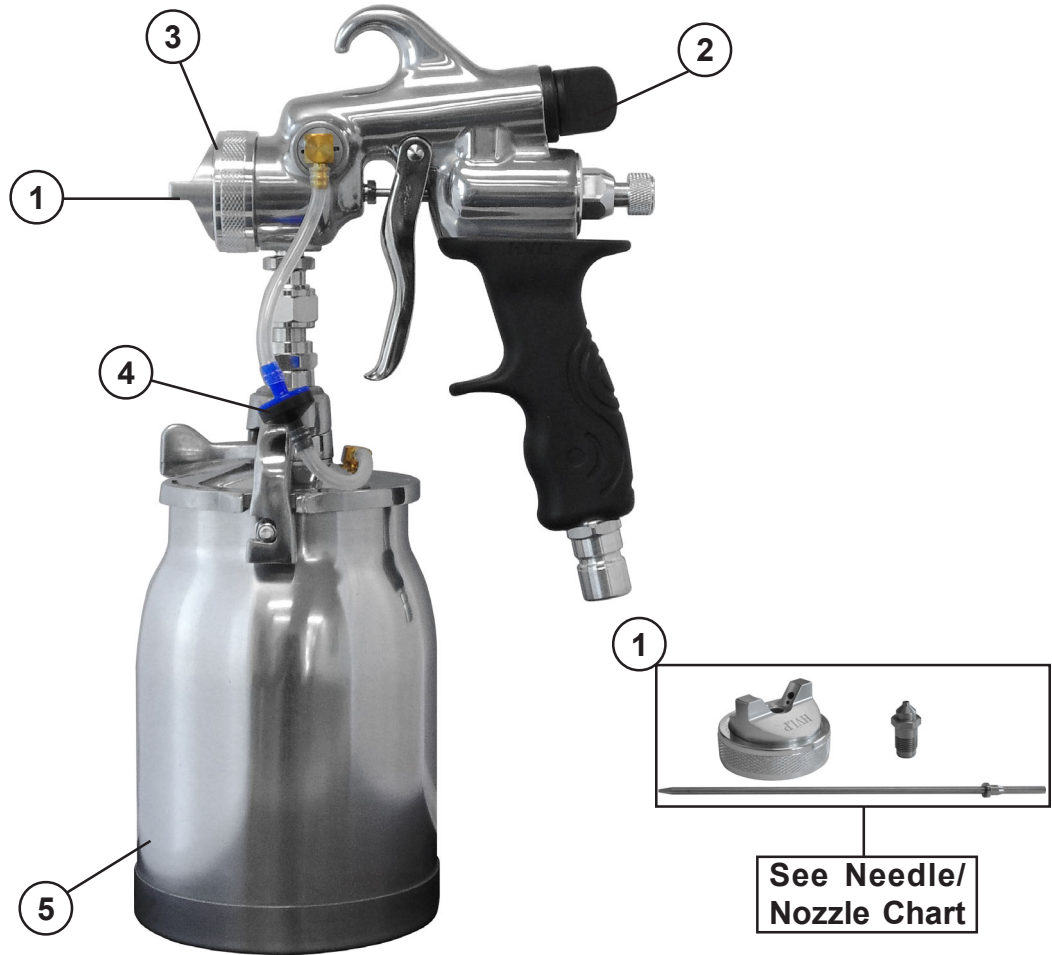

CET

Coating Equipment Technology, Inc
Quality Spray Equipment. World Class Service.

C.A. Technologies

CA Tech 60-TRBN-2 Turbine Gun

CLICK-N-PICK SPARE PARTS CUTSHEET

Easily find spare parts without digging through the full manual.

[Click on part numbers to order.](#)

BINKS

C.A. Technologies

DEVILBISS

SCHULZ

	Part Number	Description
1	See Nozzle Needle Chart	Needle Nozzle Set
2	60-TRBN-9	Fan Control Assembly
3	60-TRBN-8	Plastic Air Baffle
4	51-324	Check Valve Assembly
5	51-303	Pressure Cup
	60-TRBN-7	Repair Kit

Nozzle Needle Sets

Size	Part Number	Description
0.5 MM	60-TRBN-3-05	0.5 MM Needle Nozzle Set
0.8 MM	60-TRBN-3-08	0.8 MM Needle Nozzle Set
1.0 MM	60-TRBN-3-10	1.0 MM Needle Nozzle Set
1.2 MM	60-TRBN-3-12	1.2 MM Needle Nozzle Set
1.3 MM	60-TRBN-3-13	1.3 MM Needle Nozzle Set
1.5 MM	60-TRBN-3-15	1.5 MM Needle Nozzle Set
1.8 MM	60-TRBN-3-18	1.8 MM Needle Nozzle Set
2.0 MM	60-TRBN-3-20	2.0 MM Needle Nozzle Set
2.5 MM	60-TRBN-3-25	2.5 MM Needle Nozzle Set